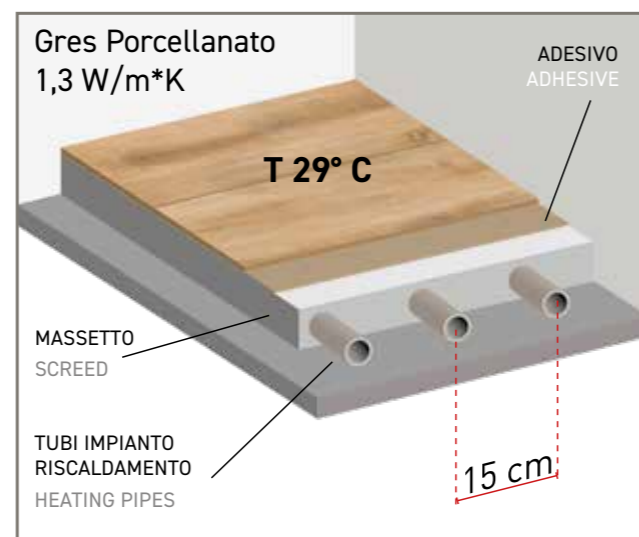

Thermal conductivity $\lambda (\text{W/m}^2\text{K})$ is the property of a material to conduct heat. The λ coefficient indicates the amount of heat that flows through 1 square metre of material 1 metre thick, with a 1 K (Kelvin degree) difference in internal and external temperature.